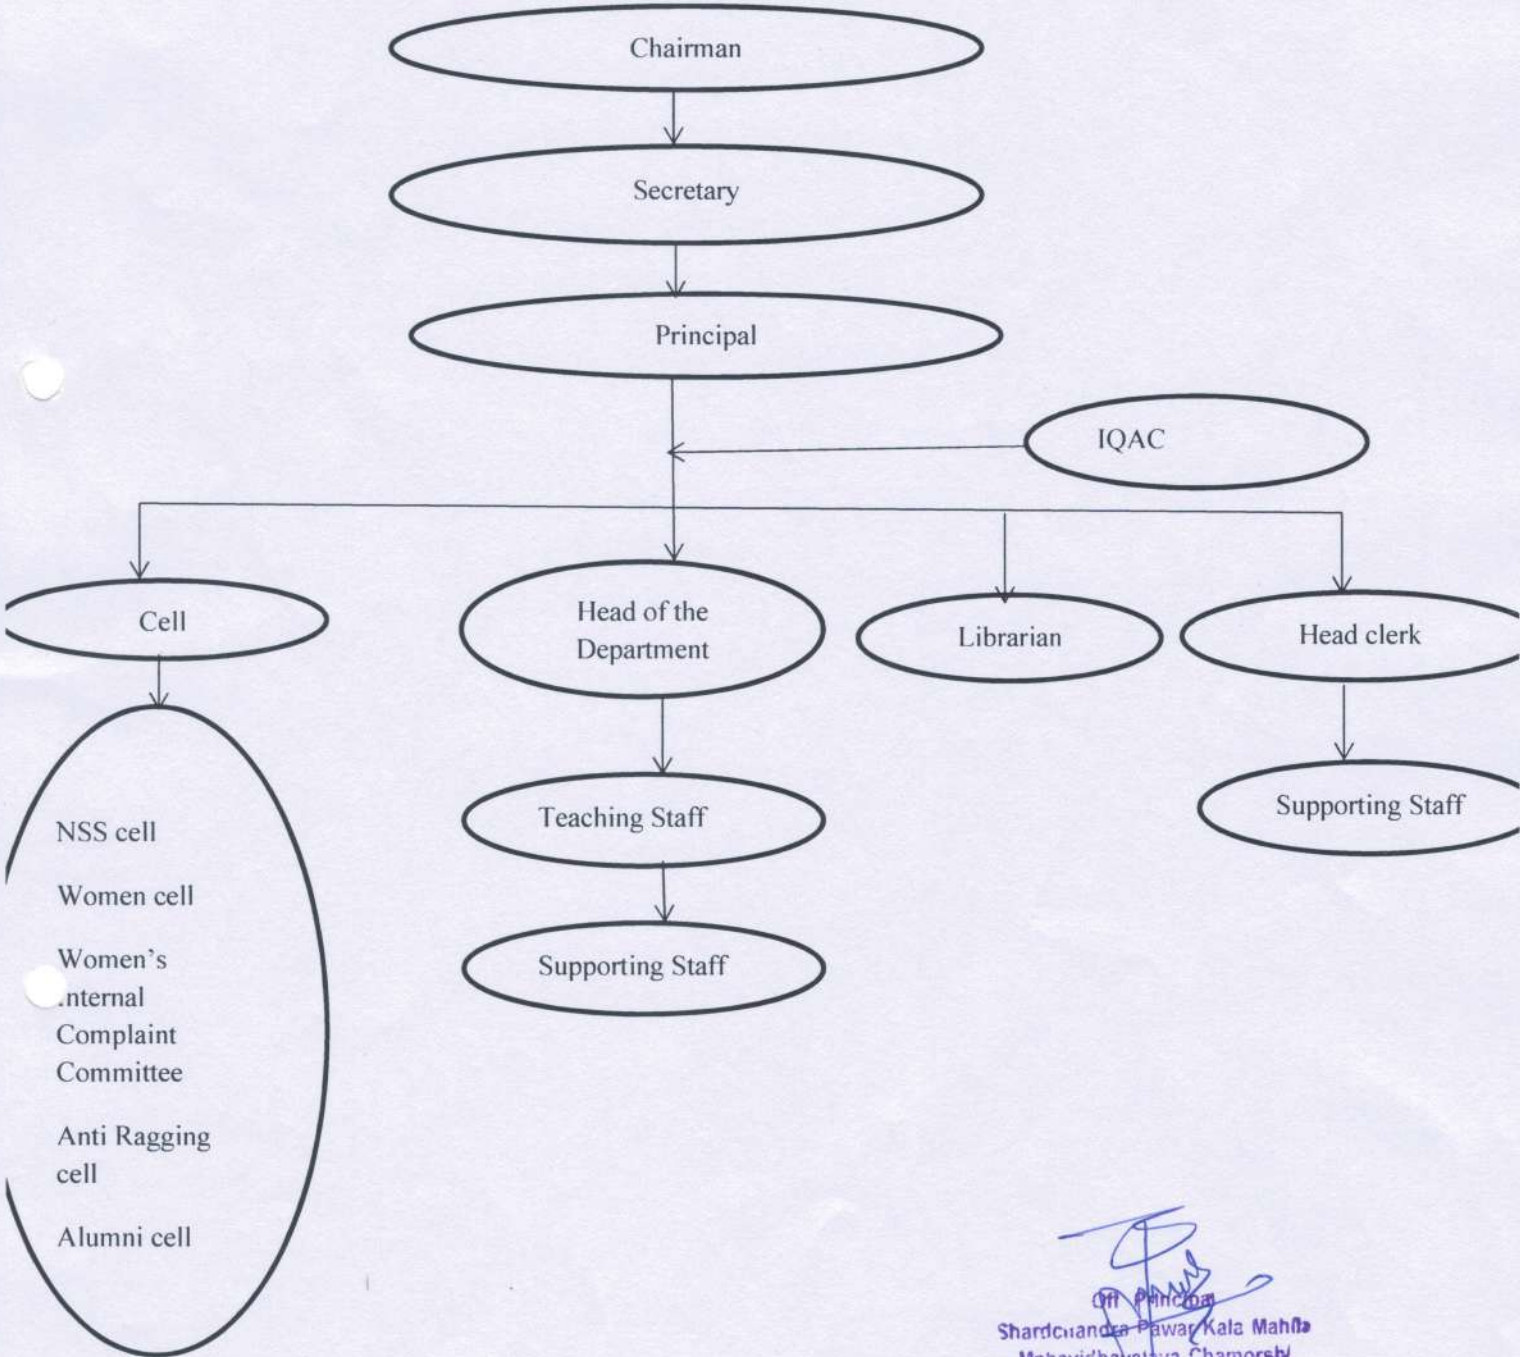

Organizational structure

[Signature]
Shardchandra Pawar Kala Mahila
Mahavidyalaya Chamorsih
Dist. Gadchiroli