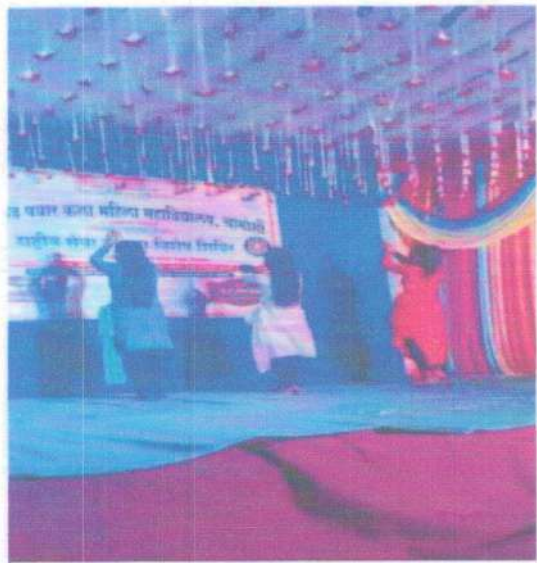

EMAIL – mahilachamorshi2008@gmail.

Mo. 9421857725/9420105767

Session 2019-2020

Lagori

Rangoli competition

kabaddi

cultural activity

A handwritten signature in blue ink, appearing to be 'SPB', is written over a circular scribble.