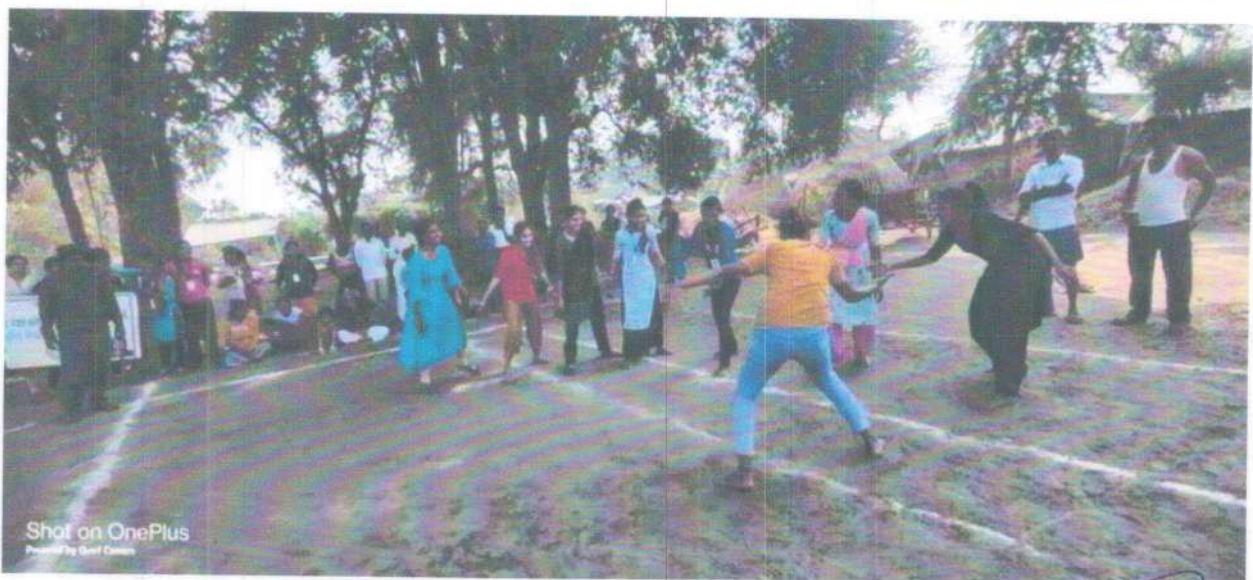

Kabaddi

Handwritten signature or mark.